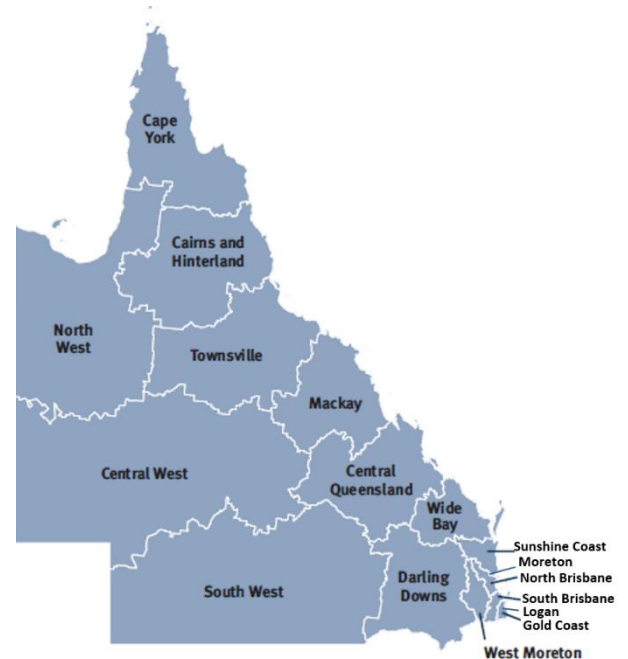

CENTRAL QUEENSLAND DISTRICT

Baralaba*
Biloela*
Blackwater*
Boyne Island*
Calliope*
Capella*
Duarina*
Emerald*
Emu Park*
Gemfields*
Gladstone*
Gracemere
Marlborough*
Mount Larcom*
Mount Morgan*
Moura*
Rockhampton
Rockhampton North
Springsure*
Theodore*
Tierl*
Woorabinda*
Wowan*
Yeppoon*

CENTRAL WEST DISTRICT

Aramac*
Barcardine*
Blackall*
Longreach*
Winton*

DARLING DOWNS AND SOUTH WEST REGION

SOUTH WEST DISTRICT

Charleville*
Cunnamulla*
Dirranbandi*
Injune*
Mitchell*
Roma*
St George*
Surat*

DARLING DOWNS

DISTRICT

Chinchilla*
Clifton*
Crows Nest*
Dalby*
Drayton
Fairview
Goondiwindi*
Highfields
Inglewood*
Jandowae*
Kingaroy*
Meandarra*
Miles*
Millmerran*
Murgon*
Nanango*
Oakey*
Pittsworth*
Proston*
Stanthorpe*
Tara*
Taroom*
Texas*
Toowoomba
Wandoan*
Warwick*
Yarraman*

SUNSHINE COAST AND WIDE BAY REGION

WIDE BAY DISTRICT

Agnes Water*
Biggenden*
Bundaberg*
Bundaberg South*
Burnett Coast*
Childers*
Eidsvold*
Fraser Island*
Gayndah*
Gin Gin*
Hervey Bay
Howard*
Maryborough*
Miriam Vale*
Monto*
Mundubbera*
Urraween

SUNSHINE COAST DISTRICT

Beerwah
Birtinya
Buderim
Caloundra
Cooloola Coast*
Coolum
Cooroy
Gympie
Kawana
Kenilworth*
Maleny*
Maroochydoore
Nambour
Noosa Heads
Pomona*
Rainbow Beach*
Tewantin
Yandina

METRO NORTH REGION

MORETON
DISTRICT
Bribie Island
Caboolture
Dayboro*
Deception Bay
Eatons Hill
Kilcoy*
Narangba
Ningi
North Lakes
Petrie
Redcliffe
Woodford

NORTH BRISBANE DISTRICT

Ashgrove
Chermside
Geebung
Kedron Park
Kenmore
Mitchelton
Northgate
Pinjarra Hills
Roma Street
Samford*
Sandgate
Spring Hill

METRO SOUTH REGION

SOUTH BRISBANE
DISTRICT
Balmoral
Birkdale
Capalaba
Carina
Centenary
Cleveland
Macleay Island*
Moreton Island*
Mount Gravatt
Nathan
North Stradbroke Island*
Redland Bay
Russell Island*
South Brisbane
Wynnum

LOGAN DISTRICT

Archerfield
Beaudesert
Beenleigh
Durack
Jimboomba
Logan West
Munruben
Springwood
Sunnybank Hills
Woodridge
Yarrabilba

WEST MORETON DISTRICT

Boonah*
Gatton
Ipswich
Laidley
Lowood
Redbank
Rosewood
Springfield
Toooloolawah*

GOLD COAST REGION

GOLD COAST
DISTRICT
Burleigh Heads
Canungra*
Coolangatta
Coomera
Helensvale
Mermaid Waters
Mount Tamborine*
Mudgeeraba
Nerang
Pimpama
Runaway Bay
Southport