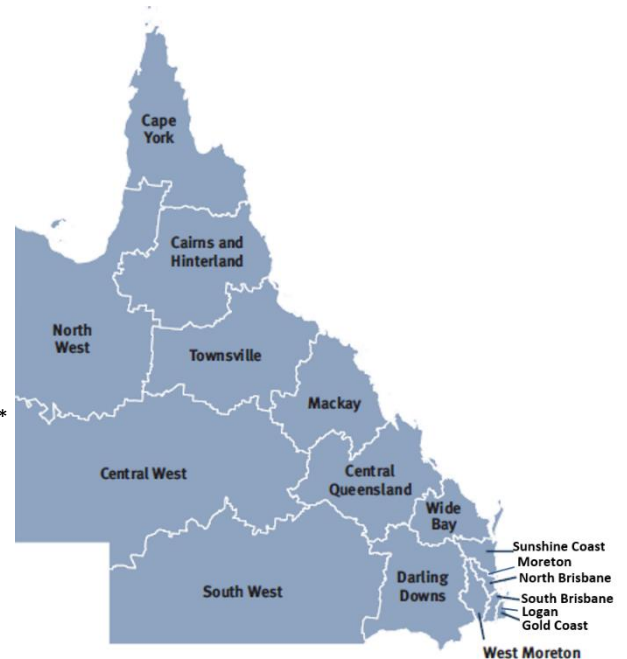

CENTRAL QUEENSLAND DISTRICT

Baralaba*
Biloela*
Blackwater*
Boyne Island*
Calliope*
Capella*
Duaringa*
Emerald*
Emu Park*
Gemfields*
Gladstone*
Gracemere
Marlborough*
Mount Larcom*
Mount Morgan*
Moura*
Rockhampton
Rockhampton North
Springsure*
Theodore*
Tieri*
Woorabinda*
Wowan*
Yeppoon*

CENTRAL WEST DISTRICT

Aramac*
Barcardine*
Blackall*
Longreach*
Winton*

DARLING DOWNS AND SOUTH WEST REGION

SOUTH WEST DISTRICT

Charleville*
Cunnamulla*
Dirranbandi*
Injune*
Mitchell*
Roma*
St George*
Surat*

DARLING DOWNS

DISTRICT

Chinchilla*
Clifton*
Crows Nest*
Dalby*
Drayton
Fairview
Goondiwindi*
Highfields
Inglewood*
Jandowae*
Kingaroy*
Meandarra*
Miles*
Millmerran*
Murgon*
Nanango*
Oakey*
Pittsworth*
Proston*
Stanthorpe*
Tara*
Taroom*
Texas*
Toowoomba
Wandoan*
Warwick*
Yarraman*

SUNSHINE COAST AND WIDE BAY REGION

WIDE BAY DISTRICT

Agnes Water*
Biggenden*
Bundaberg*
Bundaberg South*
Burnett Coast*
Childers*
Eidsvold*
K'gari (Fraser Island)*
Gayndah*
Gin Gin*
Hervey Bay
Howard*
Maryborough*
Miriam Vale*
Monto*
Mundubbera*
Urraween

SUNSHINE COAST

DISTRICT

Beerwah
Birtinya
Buderim
Caloundra
Caloundra South
Cooloola Coast*
Coolum
Cooroy
Gympie
Kawana
Kenilworth*
Maleny*
Maroochydore
Nambour
Noosa Heads
Pomona*
Rainbow Beach*
Tewantin
Yandina

METRO NORTH REGION

MORETON

DISTRICT

Bribie Island
Caboolture
Dayboro*
Deception Bay
Eatons Hill
Kilcoy*
Morayfield
Narangba
Ningi
North Lakes
Petrie
Redcliffe
Woodford

NORTH BRISBANE

DISTRICT

Ashgrove
Chermside
Geebung
Kedron Park
Kenmore
Mitchelton
Northgate
Pinjarra Hills
Roma Street
Samford*
Sandgate
Spring Hill

METRO SOUTH REGION

SOUTH BRISBANE

DISTRICT

Balmoral
Birkdale
Capalaba
Carina
Centenary
Cleveland
Macleay Island*
Moreton Island*
Mount Gravatt
Nathan
North Stradbroke Island*
Redland Bay
Russell Island*
South Brisbane
Wynnum

LOGAN DISTRICT

Archerfield
Beaudesert
Beenleigh
Durack
Jimboomba
Logan West
Munruben
Springwood
Sunnybank Hills
Woodridge
Yarrabilba

WEST MORETON

DISTRICT

Boonah*
Gatton
Ipswich
Laidley
Lowood
Redbank
Ripley
Rosewood
Springfield
Toogoolawah*

GOLD COAST REGION

GOLD COAST

DISTRICT

Burleigh Heads
Canungra*
Coolangatta
Coomera
Helensvale
Mermaid Waters
Mount Tamborine*
Mudgeeraba
Nerang
Ormeau
Pimpama
Runaway Bay
Southport